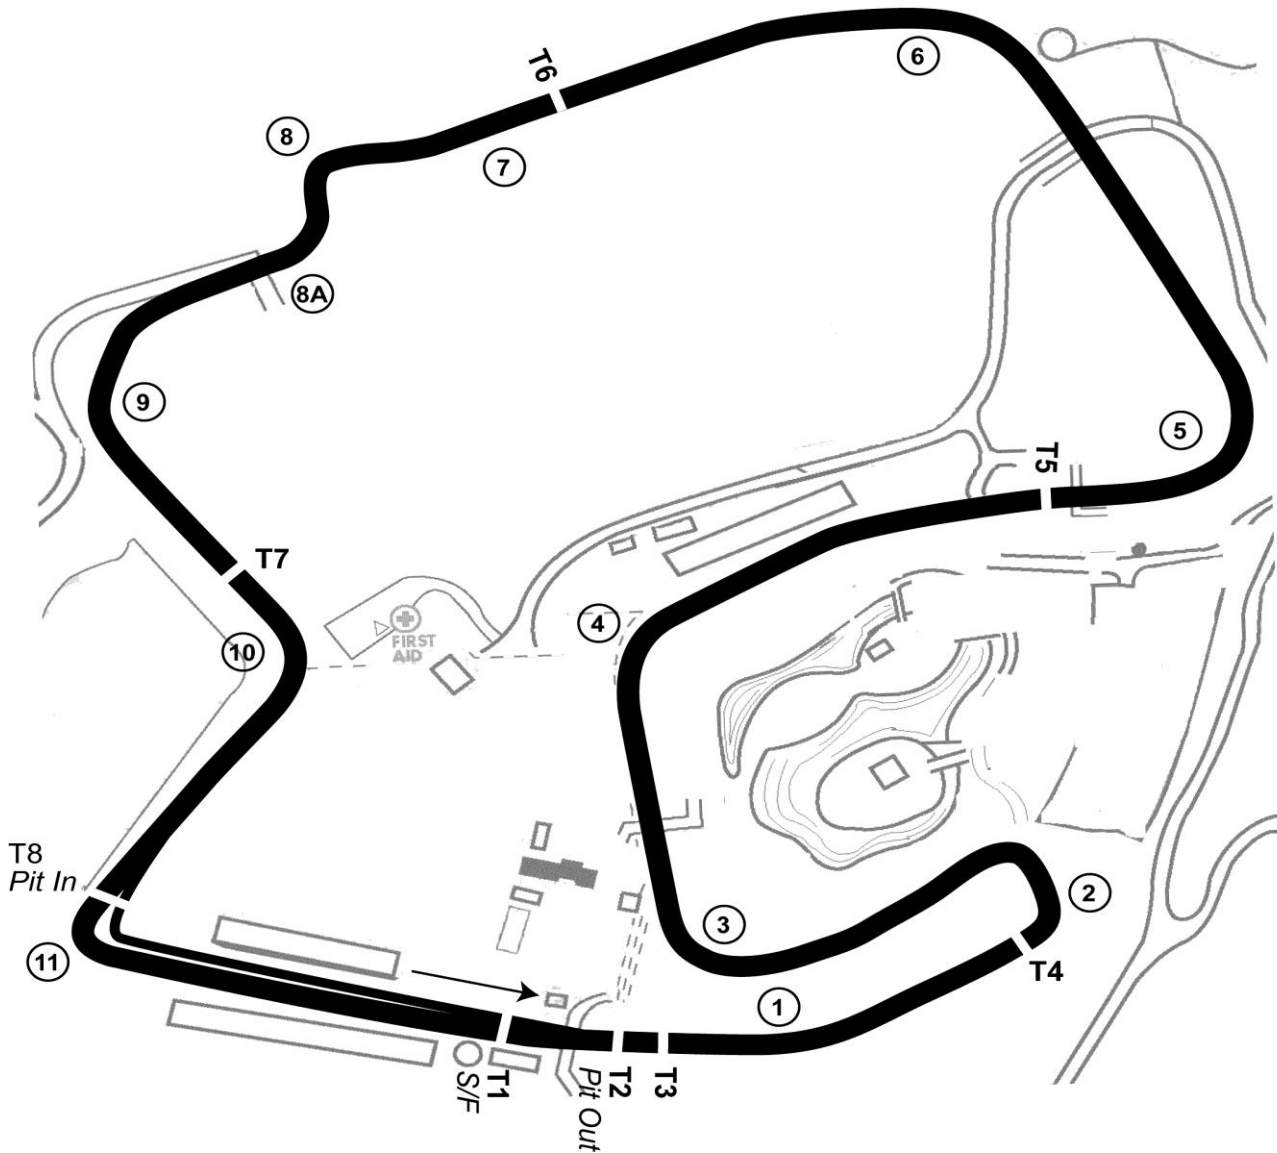

# Mazda Raceway Laguna Seca

2.238 miles

Monterey, California

2016

## Sectors

Section	Entry Timeline			Exit Timeline			Length (Ft,In)	Length (Inches)
S01	T1	SFT	Start/Finish	T2	POT	Pit Out	326' 2"	3914
S02	T2	POT	Pit Out	T3	POS		97' 4"	1168
S03	T3	POS		T4	IM1		778' 11"	9347
S04	T4	IM1		T5	IM2		3312' 5"	39749
S05	T5	IM2		T6	IM3		2989' 4"	35872
S06	T6	IM3		T7	IM4		1803' 11"	21647
S07	T7	IM4		T8	PIT	Pit In	1234' 4"	14812
S08	T8	PIT	Pit In	T1	SFT	Start/finish	1274' 3"	15291